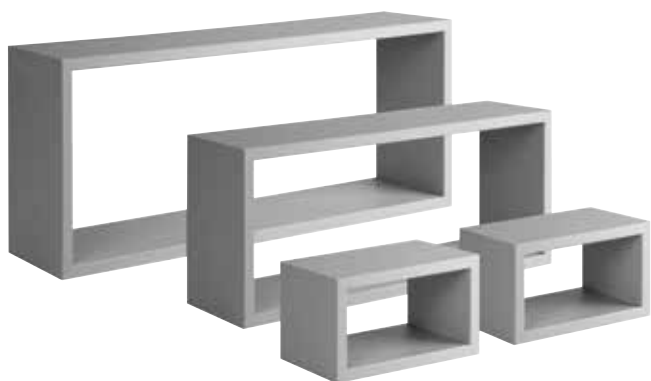

MERLINO

Complemento d'arredo composto da 4 elementi in fibra di legno con finitura rivestita. Leggeri e pratici, si adattano perfettamente ad ogni tipo di parete.

Furnishing accessory composed of four wood fiber elements with a coated finish. Light and practical, they adapt perfectly to any type of wall.

Finitura rivestita / Coated finish
Portata massima / Maximum capacity: kg 10
Fissaggio a scomparsa / Invisible fixing
Dimensioni / Size: cm 75x30x15.5 / 60x25x15.5 / 25x15x15.5
Spessore / Thickness: cm 1.8

cod. 90020
bianco
white

8 027042 900206

cod. 31015
verde
green

8 027042 310159

cod. 90021
nero
black

8 027042 900213

cod. 31016
fuxia
fuchsia

8 027042 310166

cod. 90022
grigio sasso
stone grey

8 027042 900220

cod. 31017
wengé
wengé

8 027042 310173

cod. 90023
marrone talpa
mole brown

8 027042 900237

cod. 31018
blu atollo
atoll blue

8 027042 310180

cod. 31013
arancio
orange

8 027042 310135

cod. 31019
viola melanzana
eggplant purple

8 027042 310197

cod. 31014
rosso
red

8 027042 310142

cod. 31040
blu baltico
baltic blue

8 027042 310401