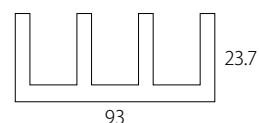

PETTINE

Complemento d'arredo in fibra di legno con finitura laccata. Leggeri e pratici, si adattano perfettamente ad ogni tipo di parete.

Wood fiber furnishing accessory with lacquered finish. Light and practical, they adapt perfectly to any type of wall.

Finitura laccata / Laquered finish
Portata massima / Maximum capacity: kg 10
Fissaggio a scomparsa / Invisible fixing
Dimensioni / Size: cm 25.5x93x23.7
Spessore / Thickness: cm 2.2
Kit di montaggio compreso nella confezione /
Mounting kit included in the package

cod. 70001
bianco
white

8 027042 700011

cod. 70002
nero
black

8 027042 700028

cod. 70003
grigio
grey

8 027042 700035