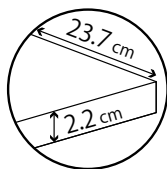

Complemento d'arredo in fibra di legno con finitura rivestita. Leggero e pratico, si adatta perfettamente ad ogni tipo di parete.

Wood fiber furnishing accessory with coated finish. Light and practical, it adapts perfectly to any type of wall.

Finitura rivestita / Coated finish
Portata massima / Maximum capacity: kg 10
Fissaggio a scomparsa / Invisible fixing
Dimensioni / Size: cm 35x35x23.7 / 31x31x23.7
Spessore / Thickness: cm 2.2