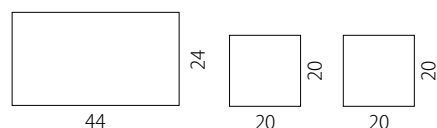

TRIBÙ

Complemento d'arredo composto da 3 elementi in fibra di legno con finitura rivestita. Leggeri e pratici, si adattano perfettamente ad ogni tipo di parete.

Furnishing accessory composed of three wood fiber elements with a coated finish. Light and practical, they adapt perfectly to any type of wall.

Finitura rivestita / Coated finish
Portata massima / Maximum capacity: kg 10
Fissaggio a scomparsa / Invisible fixing
Dimensioni / Size: cm 44x24x15.5 / 20x20x15.5
Spessore / Thickness: cm 1.8

cod. 60001
bianco
white

cod. 60002
nero
black

cod. 60004
noce segato
sawn walnut

cod. 60061
rovere sagerau
sagerau oak

cod. 60062
rosso
red