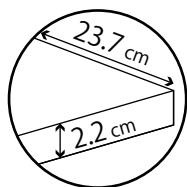

linea
REALE

MORGANA MAXI

Complemento d'arredo in fibra di legno con finitura rivestita. Leggero e pratico, si adatta perfettamente ad ogni tipo di parete.

Wood fiber furnishing accessory with coated finish. Light and practical, it adapts perfectly to any type of wall.

Finitura rivestita / Coated finish
Portata massima / Maximum capacity: kg 10
Fissaggio a scomparsa / Invisible fixing
Dimensioni / Size: cm 70x35x23.7
Spessore / Thickness: cm 2.2