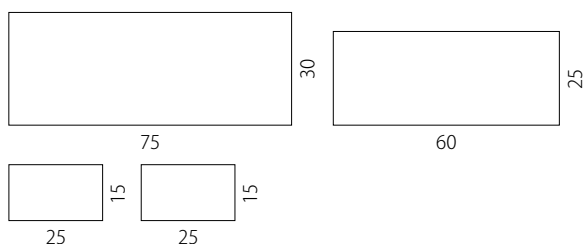

MERLINO

Complemento d'arredo composto da 4 elementi in fibra di legno con finitura rivestita. Leggeri e pratici, si adattano perfettamente ad ogni tipo di parete.

Furnishing accessory composed of four wood fiber elements with a coated finish. Light and practical, they adapt perfectly to any type of wall.

Finitura rivestita / Coated finish
Portata massima / Maximum capacity: kg 10
Fissaggio a scomparsa / Invisible fixing
Dimensioni / Size: cm 75x30x15.5 / 60x25x15.5 / 25x15x15.5
Spessore / Thickness: cm 1.8

cod. 90020
bianco
white

8 027042 900206

cod. 31015
verde
green

8 027042 310159

cod. 90021
nero
black

8 027042 900213

cod. 31016
fuxia
fuchsia

8 027042 310166

cod. 90022
grigio sasso
stone grey

8 027042 900220

cod. 31017
wengé
wengé

8 027042 310173

cod. 90023
marrone talpa
mole brown

8 027042 900237

cod. 31018
blu atollo
atoll blue

8 027042 310180

cod. 31013
arancio
orange

8 027042 310135

cod. 31019
viola melanzana
eggplant purple

8 027042 310197

cod. 31014
rosso
red

8 027042 310142

cod. 31040
blu baltico
baltic blue

8 027042 310401