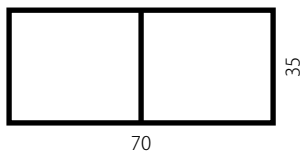

linea
REALE

MORGANA MAXI

Complemento d'arredo in fibra di legno con finitura rivestita. Leggero e pratico, si adatta perfettamente ad ogni tipo di parete.

Wood fiber furnishing accessory with coated finish. Light and practical, it adapts perfectly to any type of wall.

Finitura rivestita / Coated finish
Portata massima / Maximum capacity: kg 10
Fissaggio a scomparsa / Invisible fixing
Dimensioni / Size: cm 70x35x23.7
Spessore / Thickness: cm 2.2