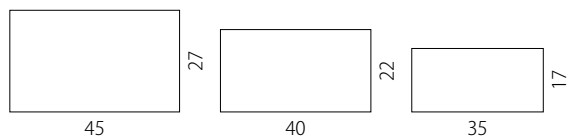

Complemento d'arredo composto da tre elementi in fibra di legno con finitura rivestita. Leggeri e pratici, si adattano perfettamente ad ogni tipo di parete.

Furnishing accessory composed of three wood fiber elements with a coated finish. Light and practical, they adapt perfectly to any type of wall.

Finitura rivestita / Coated finish
Portata massima / Maximum capacity: kg 10
Fissaggio a scomparsa / Invisible fixing
Dimensioni / Size: cm 45x27x15.5 / 40x22x15.5 / 35x17x15.5
Spessore / Thickness: cm 1.8